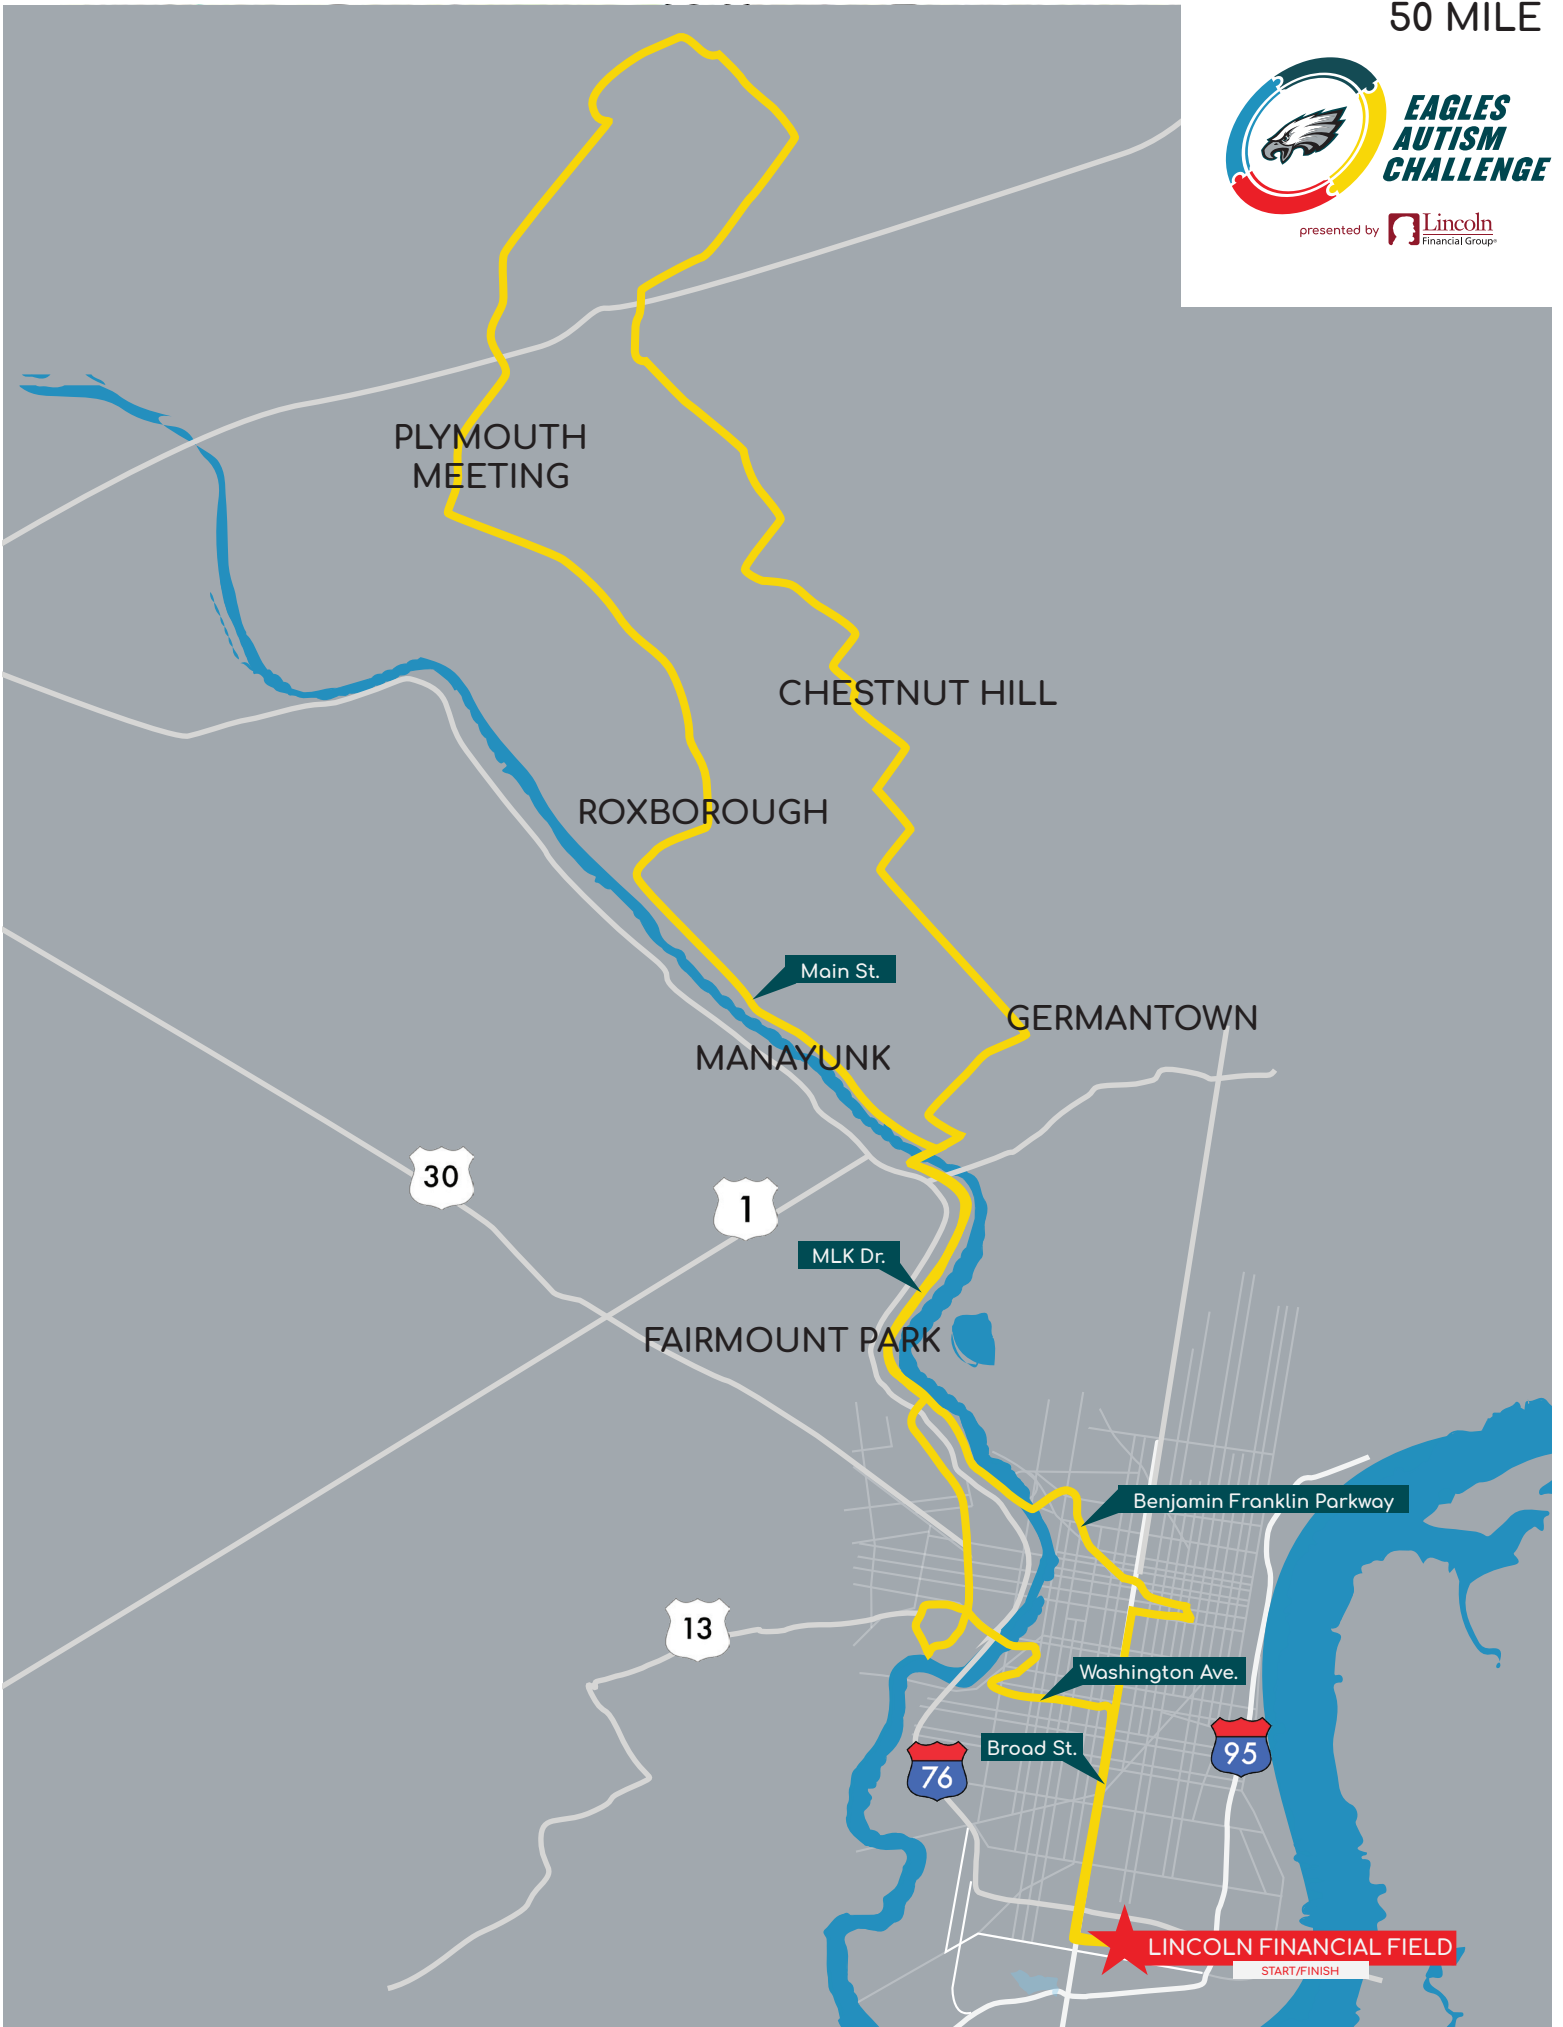

50 MILE

PLYMOUTH MEETING

CHESTNUT HILL

ROXBOROUGH

GERMANTOWN

MANAYUNK

FAIRMOUNT PARK

Benjamin Franklin Parkway

Washington Ave.

Broad St.

LINCOLN FINANCIAL FIELD

START/FINISH